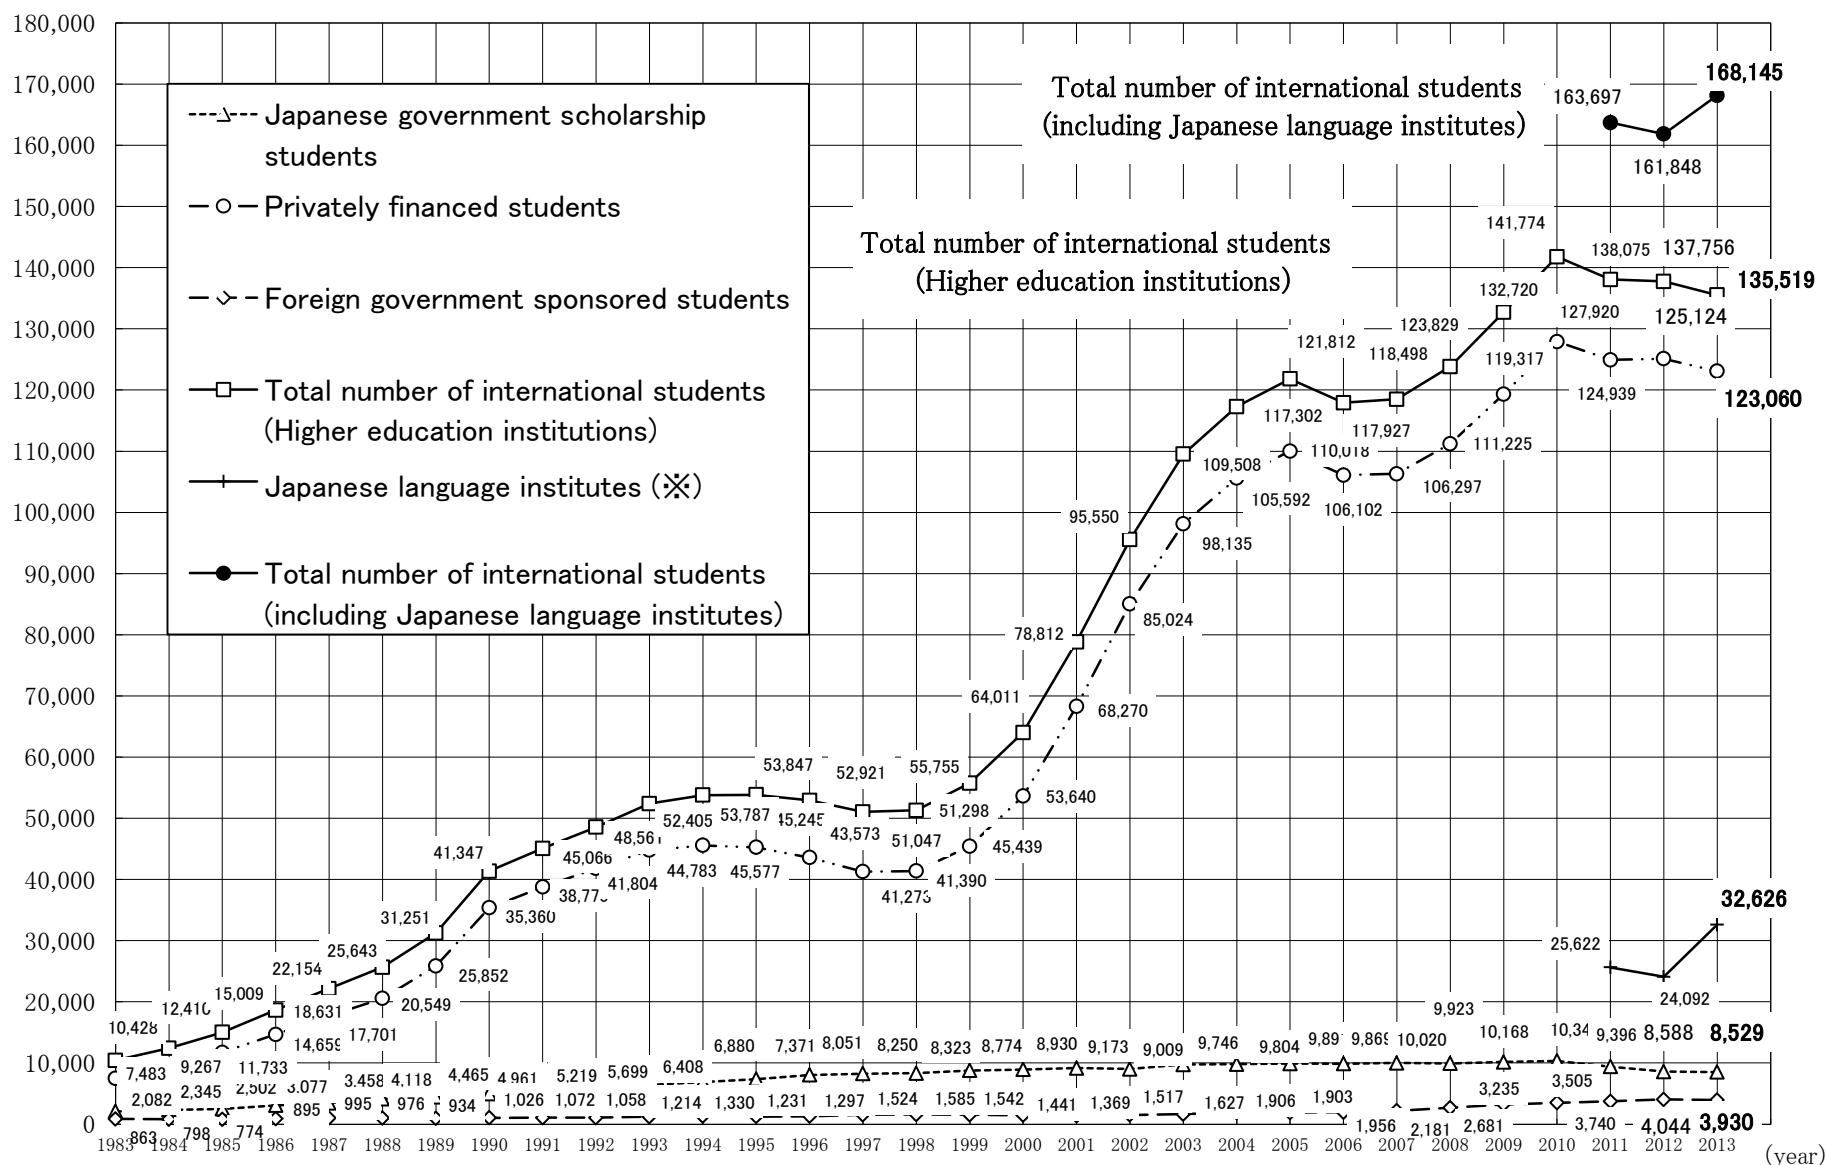

Trends in number of international students by source of funds (As of each May 1)

(Unit: person)

※In accordance with the unification of student visas, the total number of international students including Japanese language institutes is also drawn since 2011.
 There are 32,626 international students in Japanese language institutes as of May 1, 2013.