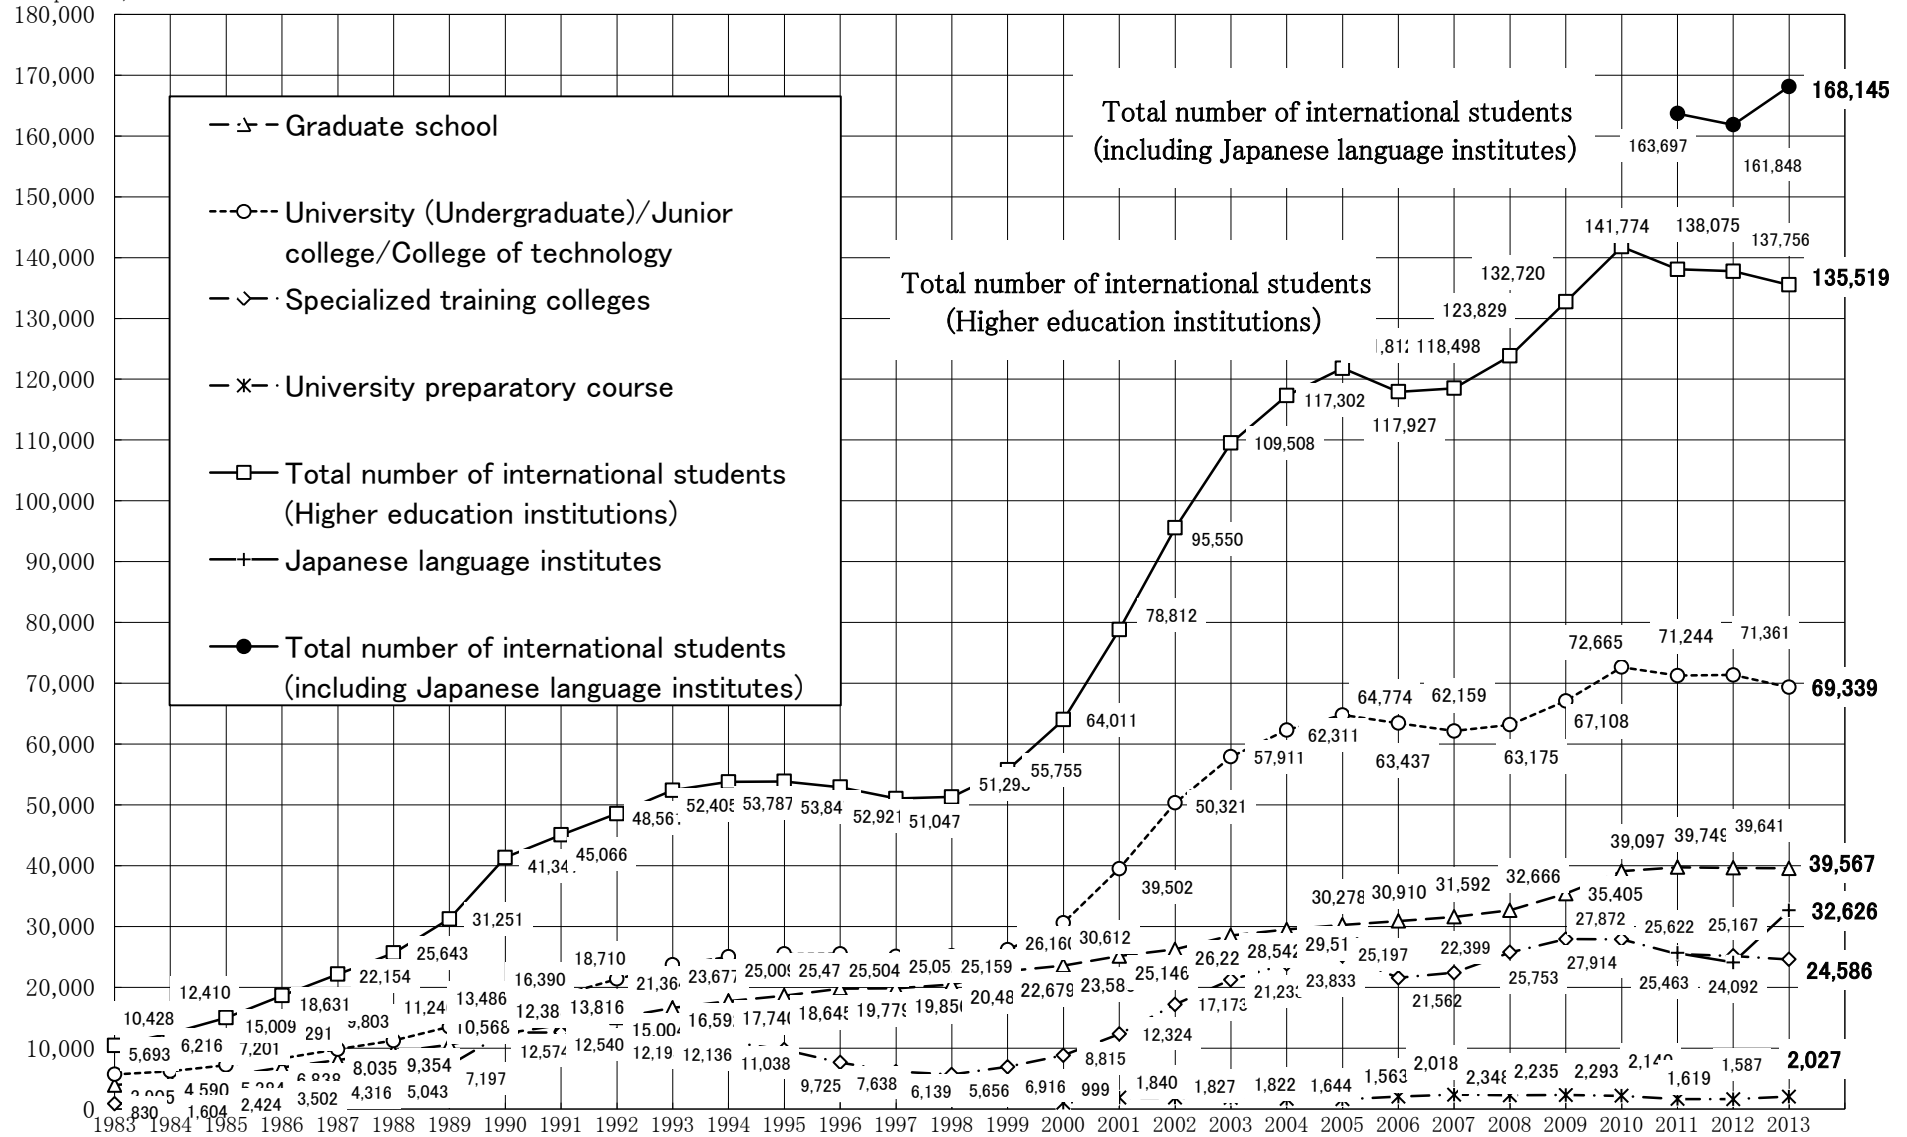

# Trends in number of international students by institutional type (As of each May 1)

(Unit: person)

※In accordance with the unification of student visas, the total number of international students including Japanese language institutes is also drawn since 2011. There are 32,626 international students in Japanese language institutes as of May 1, 2013.

(year)